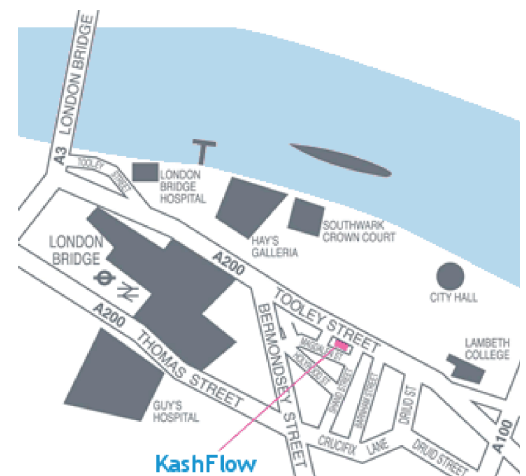

How to Find Us

By Car

There are two car parks within walking distance of our office: Q-park (Butlers Wharf) in Gainsford Street, +44 (0)20 7407 1584 or National Car Park in Kipling Street, +44 (0)20 7407 9779

KashFlow Software Limited
Magdalen House
136-148 Tooley Street
London SE1 2TU

www.kashflow.com

By Tube

Our nearest tube station is London Bridge which is on the Northern and Jubilee lines. It links directly to Kings Cross and Euston.

By Rail

Thameslink/First Capital Connect services from London Bridge station link directly with Kings Cross and Blackfriars stations and many areas to the north of London to Bedford and to the south to Brighton.

Docklands Light Railway (DLR) trains run from Bank and Tower Gateway stations to all areas in east London including Canary Wharf, Greenwich, Docklands, London City Airport and Custom House for Excel exhibition centre.